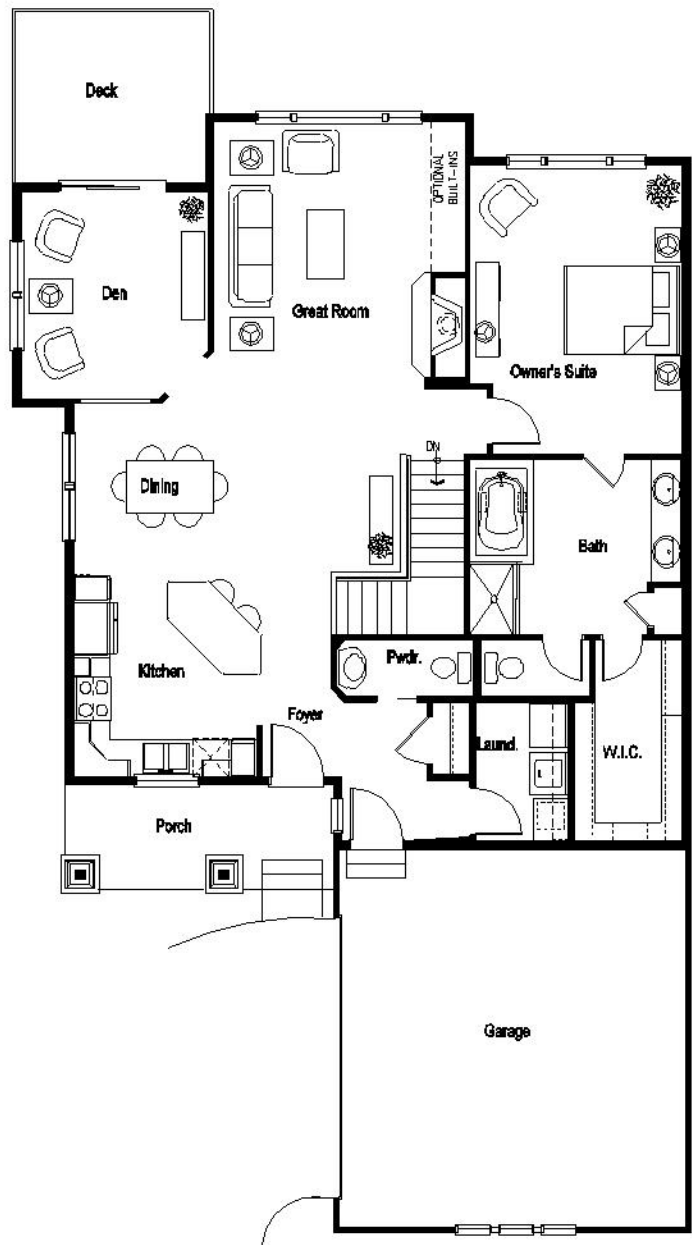

LANCASTER

Main Level 1,444 sq. ft.
Opt. Lower Level 960 sq. ft.

Kathy Chase
New Home Specialist
651-335-5941

All Rights Reserved. Do not copy or allow these prints to be copied. Floor plans shown are illustrative purposes only and subject to change. Please see our sales consultant for details. 8/25/2005