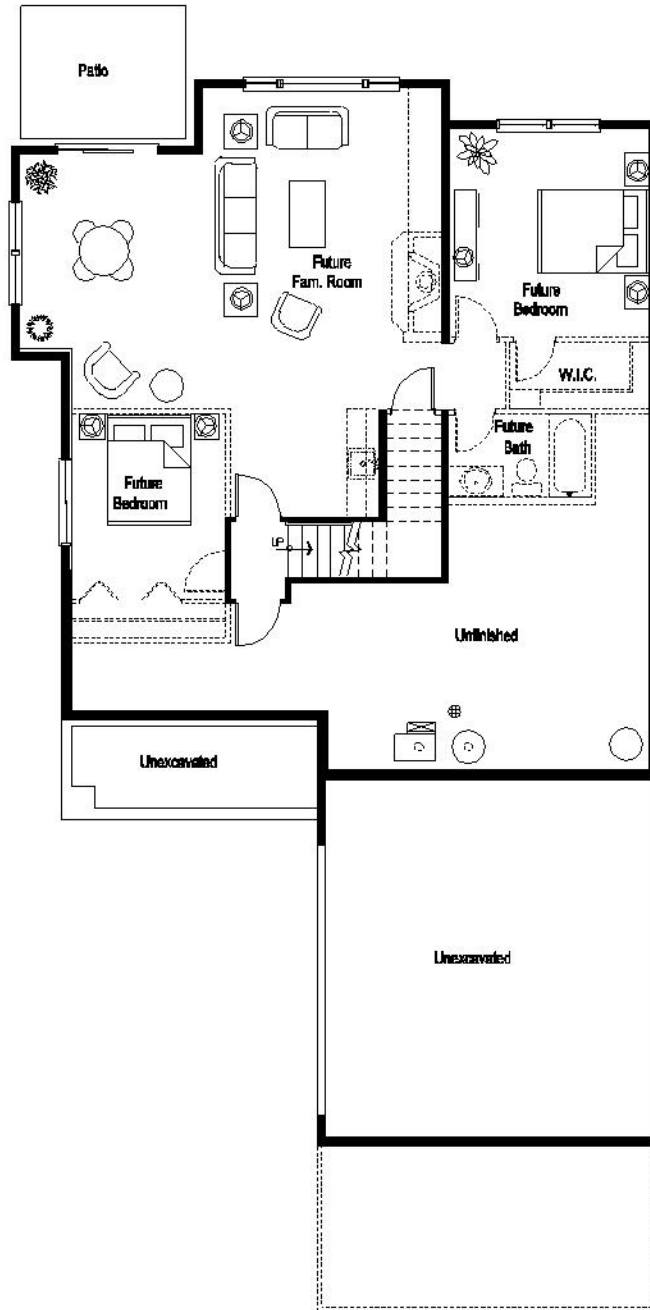

LANCASTER

Main Level 1,444 sq. ft.
Opt. Lower Level 960 sq. ft.

Kathy Chase
New Home Specialist
651-335-5941

All Rights Reserved. Do not copy or allow these prints to be copied. Floor plans shown are illustrative purposes only and subject to change. Please see our sales consultant for details. 8/25/2005