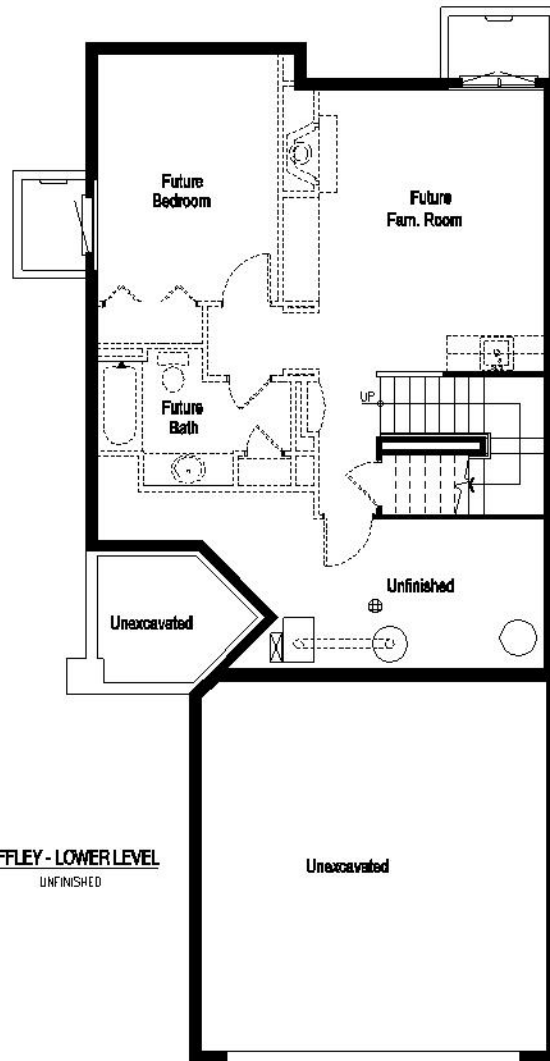

DIFFLEY

Main Level	847 sq. ft.
Opt. 4-Season	128 sq. ft.
Upper Level	873 sq. ft.
Opt. Lower Level	564 sq. ft.

Kathy Chase
New Home Specialist
651-335-5941

DIFFLEY - UPPER LEVEL
873 SQ. FT.

DIFFLEY - LOWER LEVEL
UNFINISHED

All Rights Reserved. Do not copy or allow these prints to be copied. Floor plans shown are illustrative purposes only and subject to change. Please see our sales consultant for details. 8/25/2005