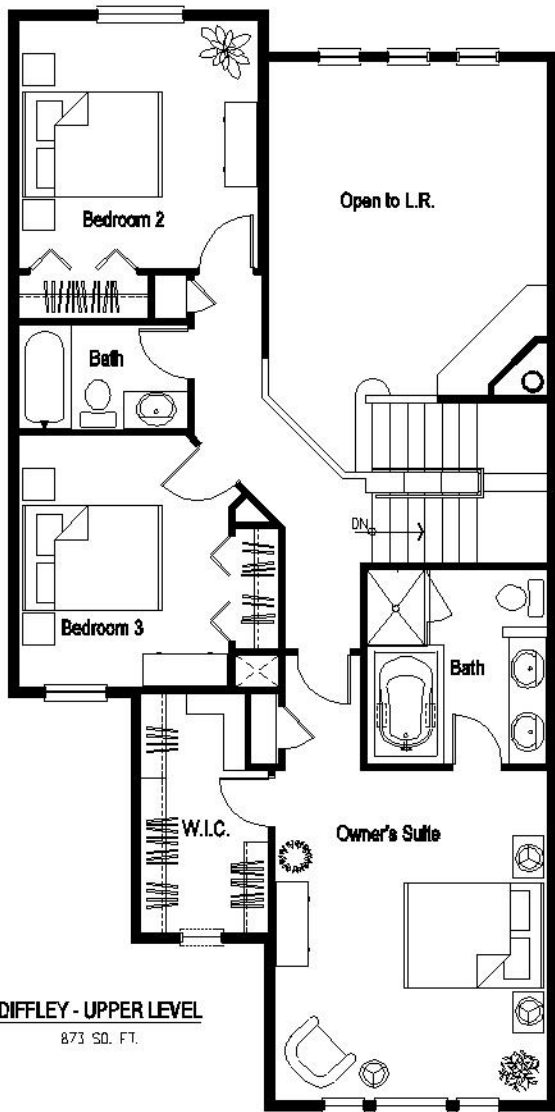

DIFFLEY

Main Level	847 sq. ft.
Opt. 4-Season	128 sq. ft.
Upper Level	873 sq. ft.
Opt. Lower Level	564 sq. ft.

Kathy Chase
New Home Specialist
651-335-5941

DIFFLEY - UPPER LEVEL
873 SQ. FT.

DIFFLEY - LOWER LEVEL
UNFINISHED

All Rights Reserved. Do not copy or allow these prints to be copied. Floor plans shown are illustrative purposes only and subject to change. Please see our sales consultant for details. 8/25/2005