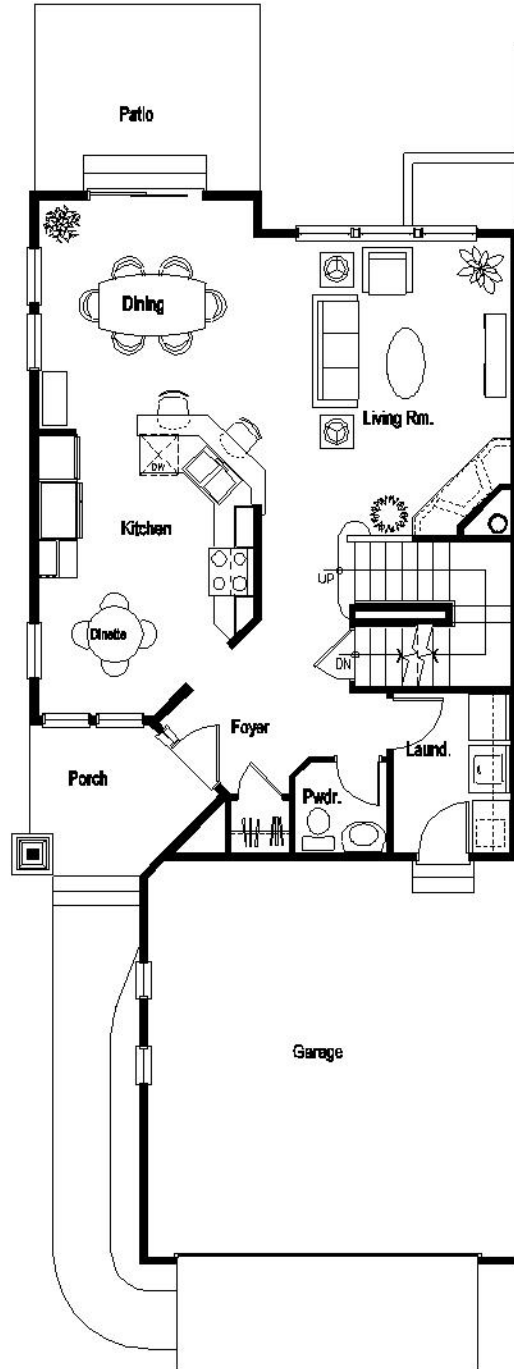

DIFFLEY

Main Level	847 sq. ft.
Opt. 4-Season	128 sq. ft.
Upper Level	873 sq. ft.
Opt. Lower Level	564 sq. ft.

Kathy Chase
New Home Specialist
651-335-5941

DIFFLEY - UPPER LEVEL
873 SQ. FT.

DIFFLEY - LOWER LEVEL
UNFINISHED

All Rights Reserved. Do not copy or allow these prints to be copied. Floor plans shown are illustrative purposes only and subject to change. Please see our sales consultant for details. 8/25/2005