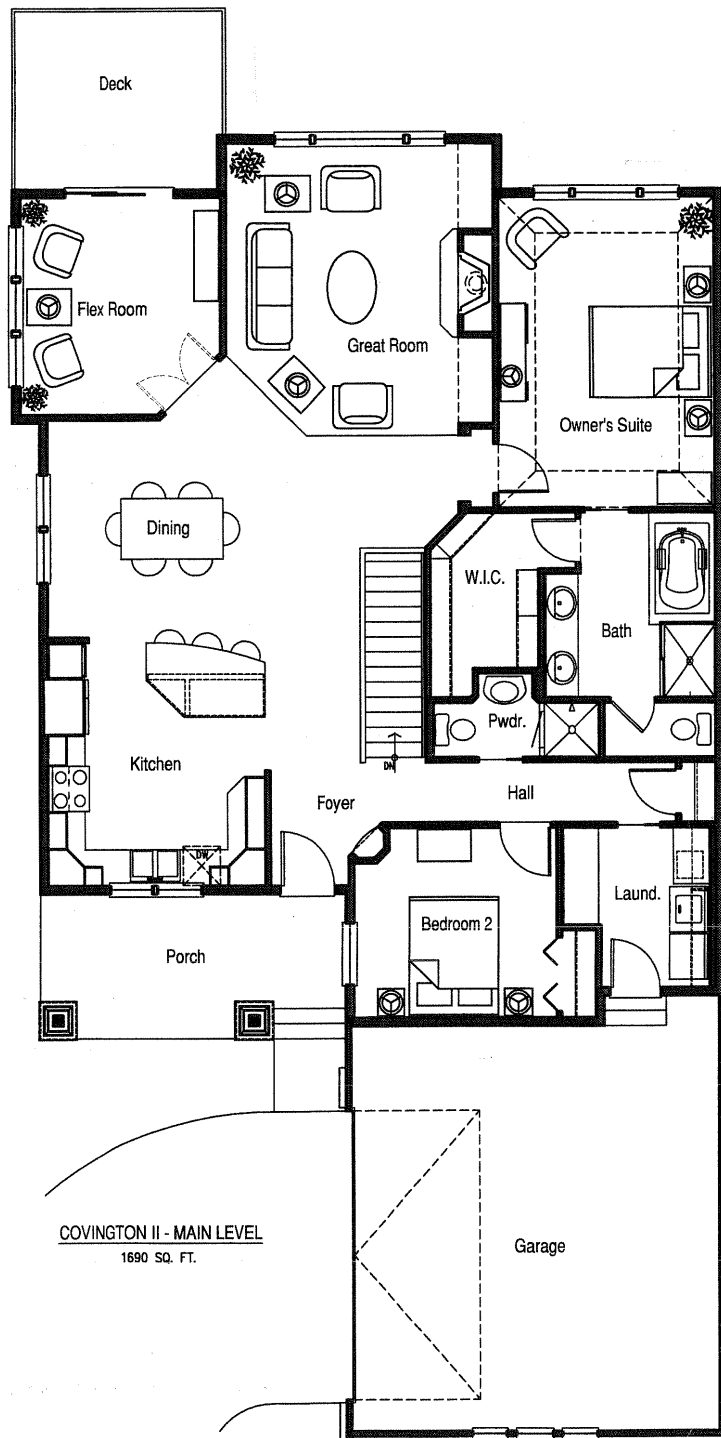

COVINGTON II

Main Level 1,603 sq. ft.
Opt. Lower Level 936 sq. ft.

Kathy Chase
New Home Specialist
651-335-5941

All Rights Reserved. Do not copy or allow these prints to be copied. Floor plans shown are illustrative purposes only and subject to change. Please see our sales consultant for details. 12/10/2007