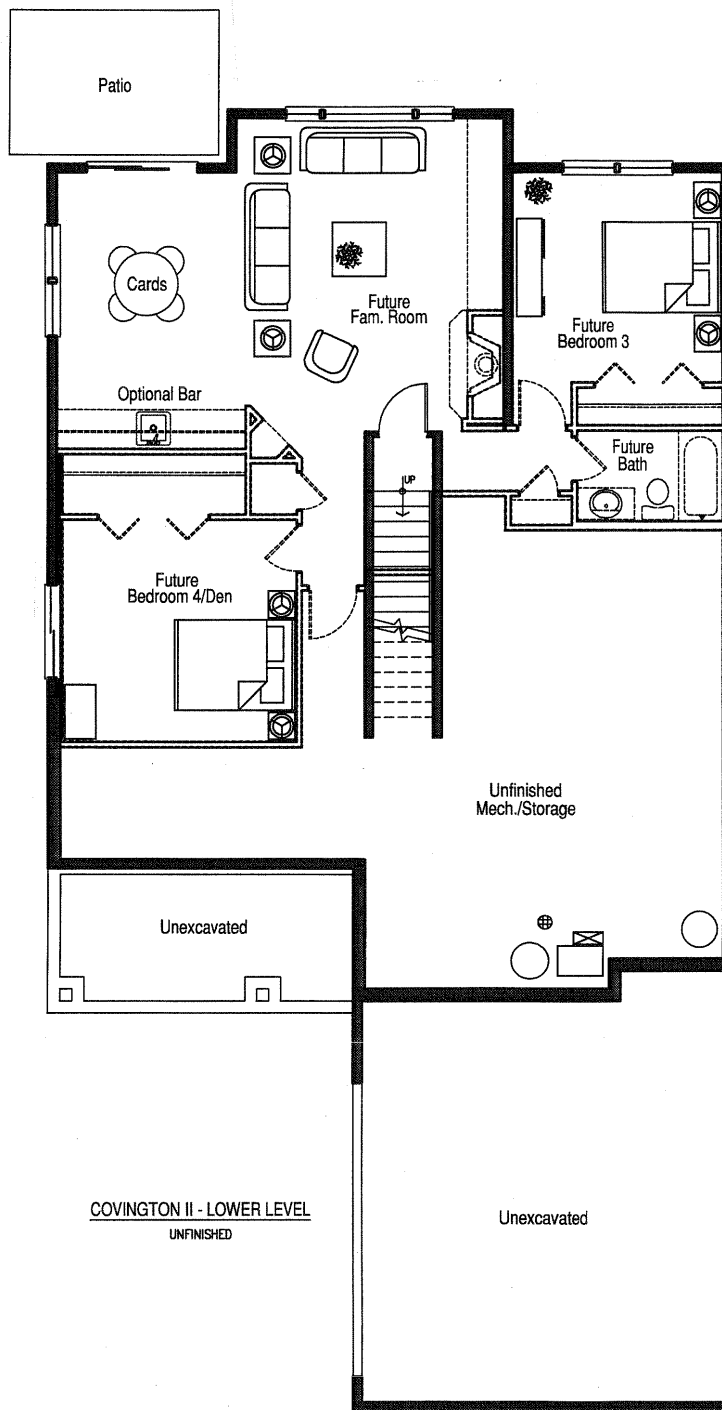

COVINGTON II

Main Level 1,603 sq. ft.
Opt. Lower Level 936 sq. ft.

Kathy Chase
New Home Specialist
651-335-5941

All Rights Reserved. Do not copy or allow these prints to be copied. Floor plans shown are illustrative purposes only and subject to change. Please see our sales consultant for details. 12/10/2007