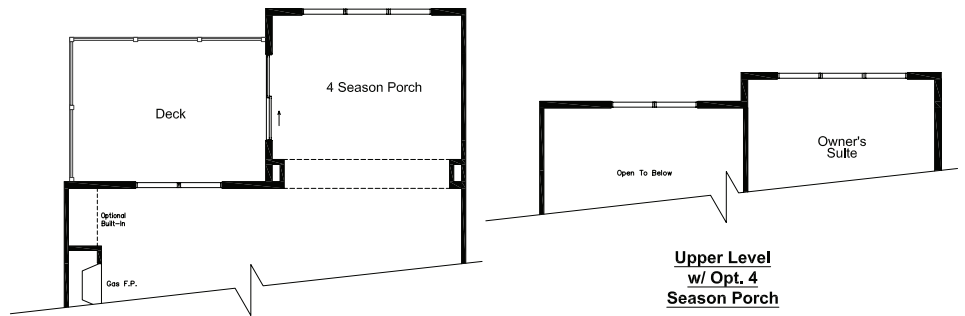

Hickory

Main Level	930 Sq Ft
Opt 4-Season Porch	140 Sq Ft
Upper Level	995 Sq Ft
Opt Lower Level	680 Sq Ft
Total	2745 Sq Ft

Opt. 4 Season Porch

Floor plans are for illustrative purposes only and are subject to change without notice. Square footages are approximate. Information deemed reliable but not guaranteed. (5/07)