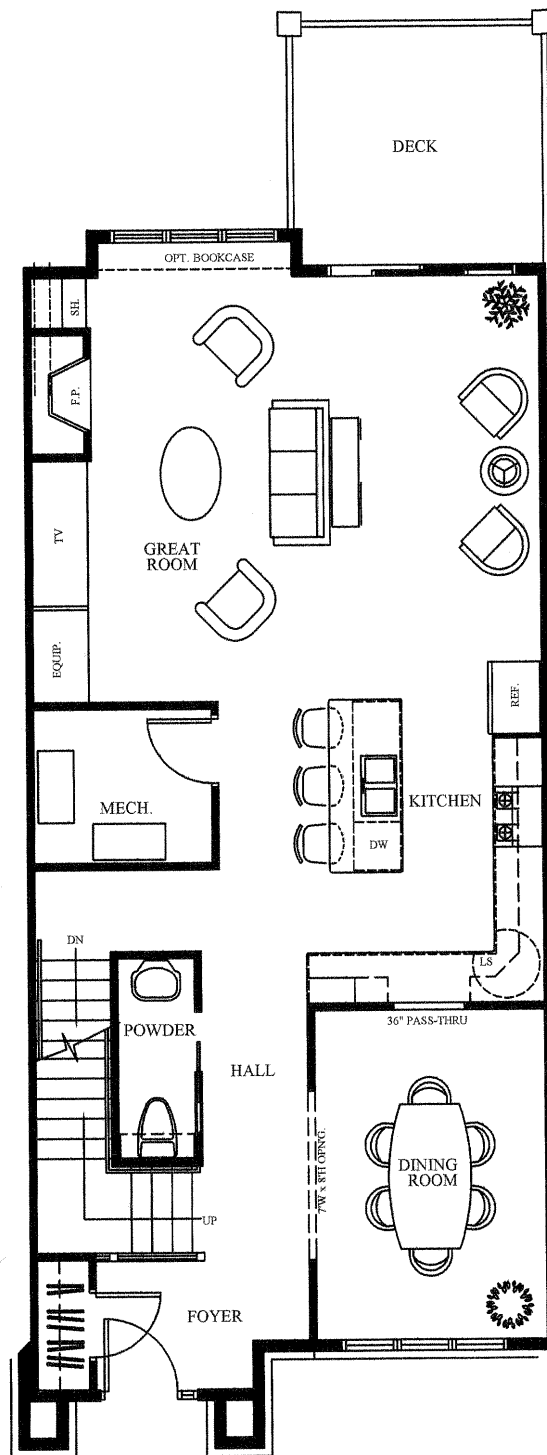

Willoughby Urban Townhomes

Gerard A

Total Finished
Square Feet
2,086

Main Level
1,070 sq. ft.

2nd Level
1,016 sq. ft.

Main Level:

Kitchen
Great Room
Dining Room
Study
Powder Bath
Mechanical Room
Garage Entry
Foyer
Deck

2nd Level:

Owner's Suite
Bedroom # 2
Bath
Laundry

2/5/07

Willoughby New Home Specialist
Ron Christianson
952-541-0753 or 651-246-4276