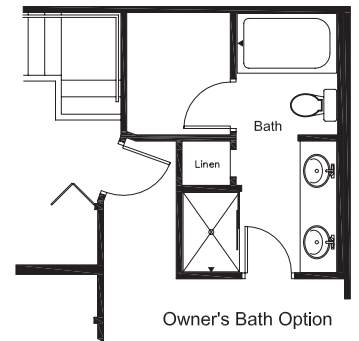

Juniper

Main Level	695 Sq Ft
Upper Level	930 Sq Ft
Total	1625 Sq Ft

Floor plans are for illustrative purposes only and are subject to change without notice. Square footages are approximate. Information deemed reliable but not guaranteed.